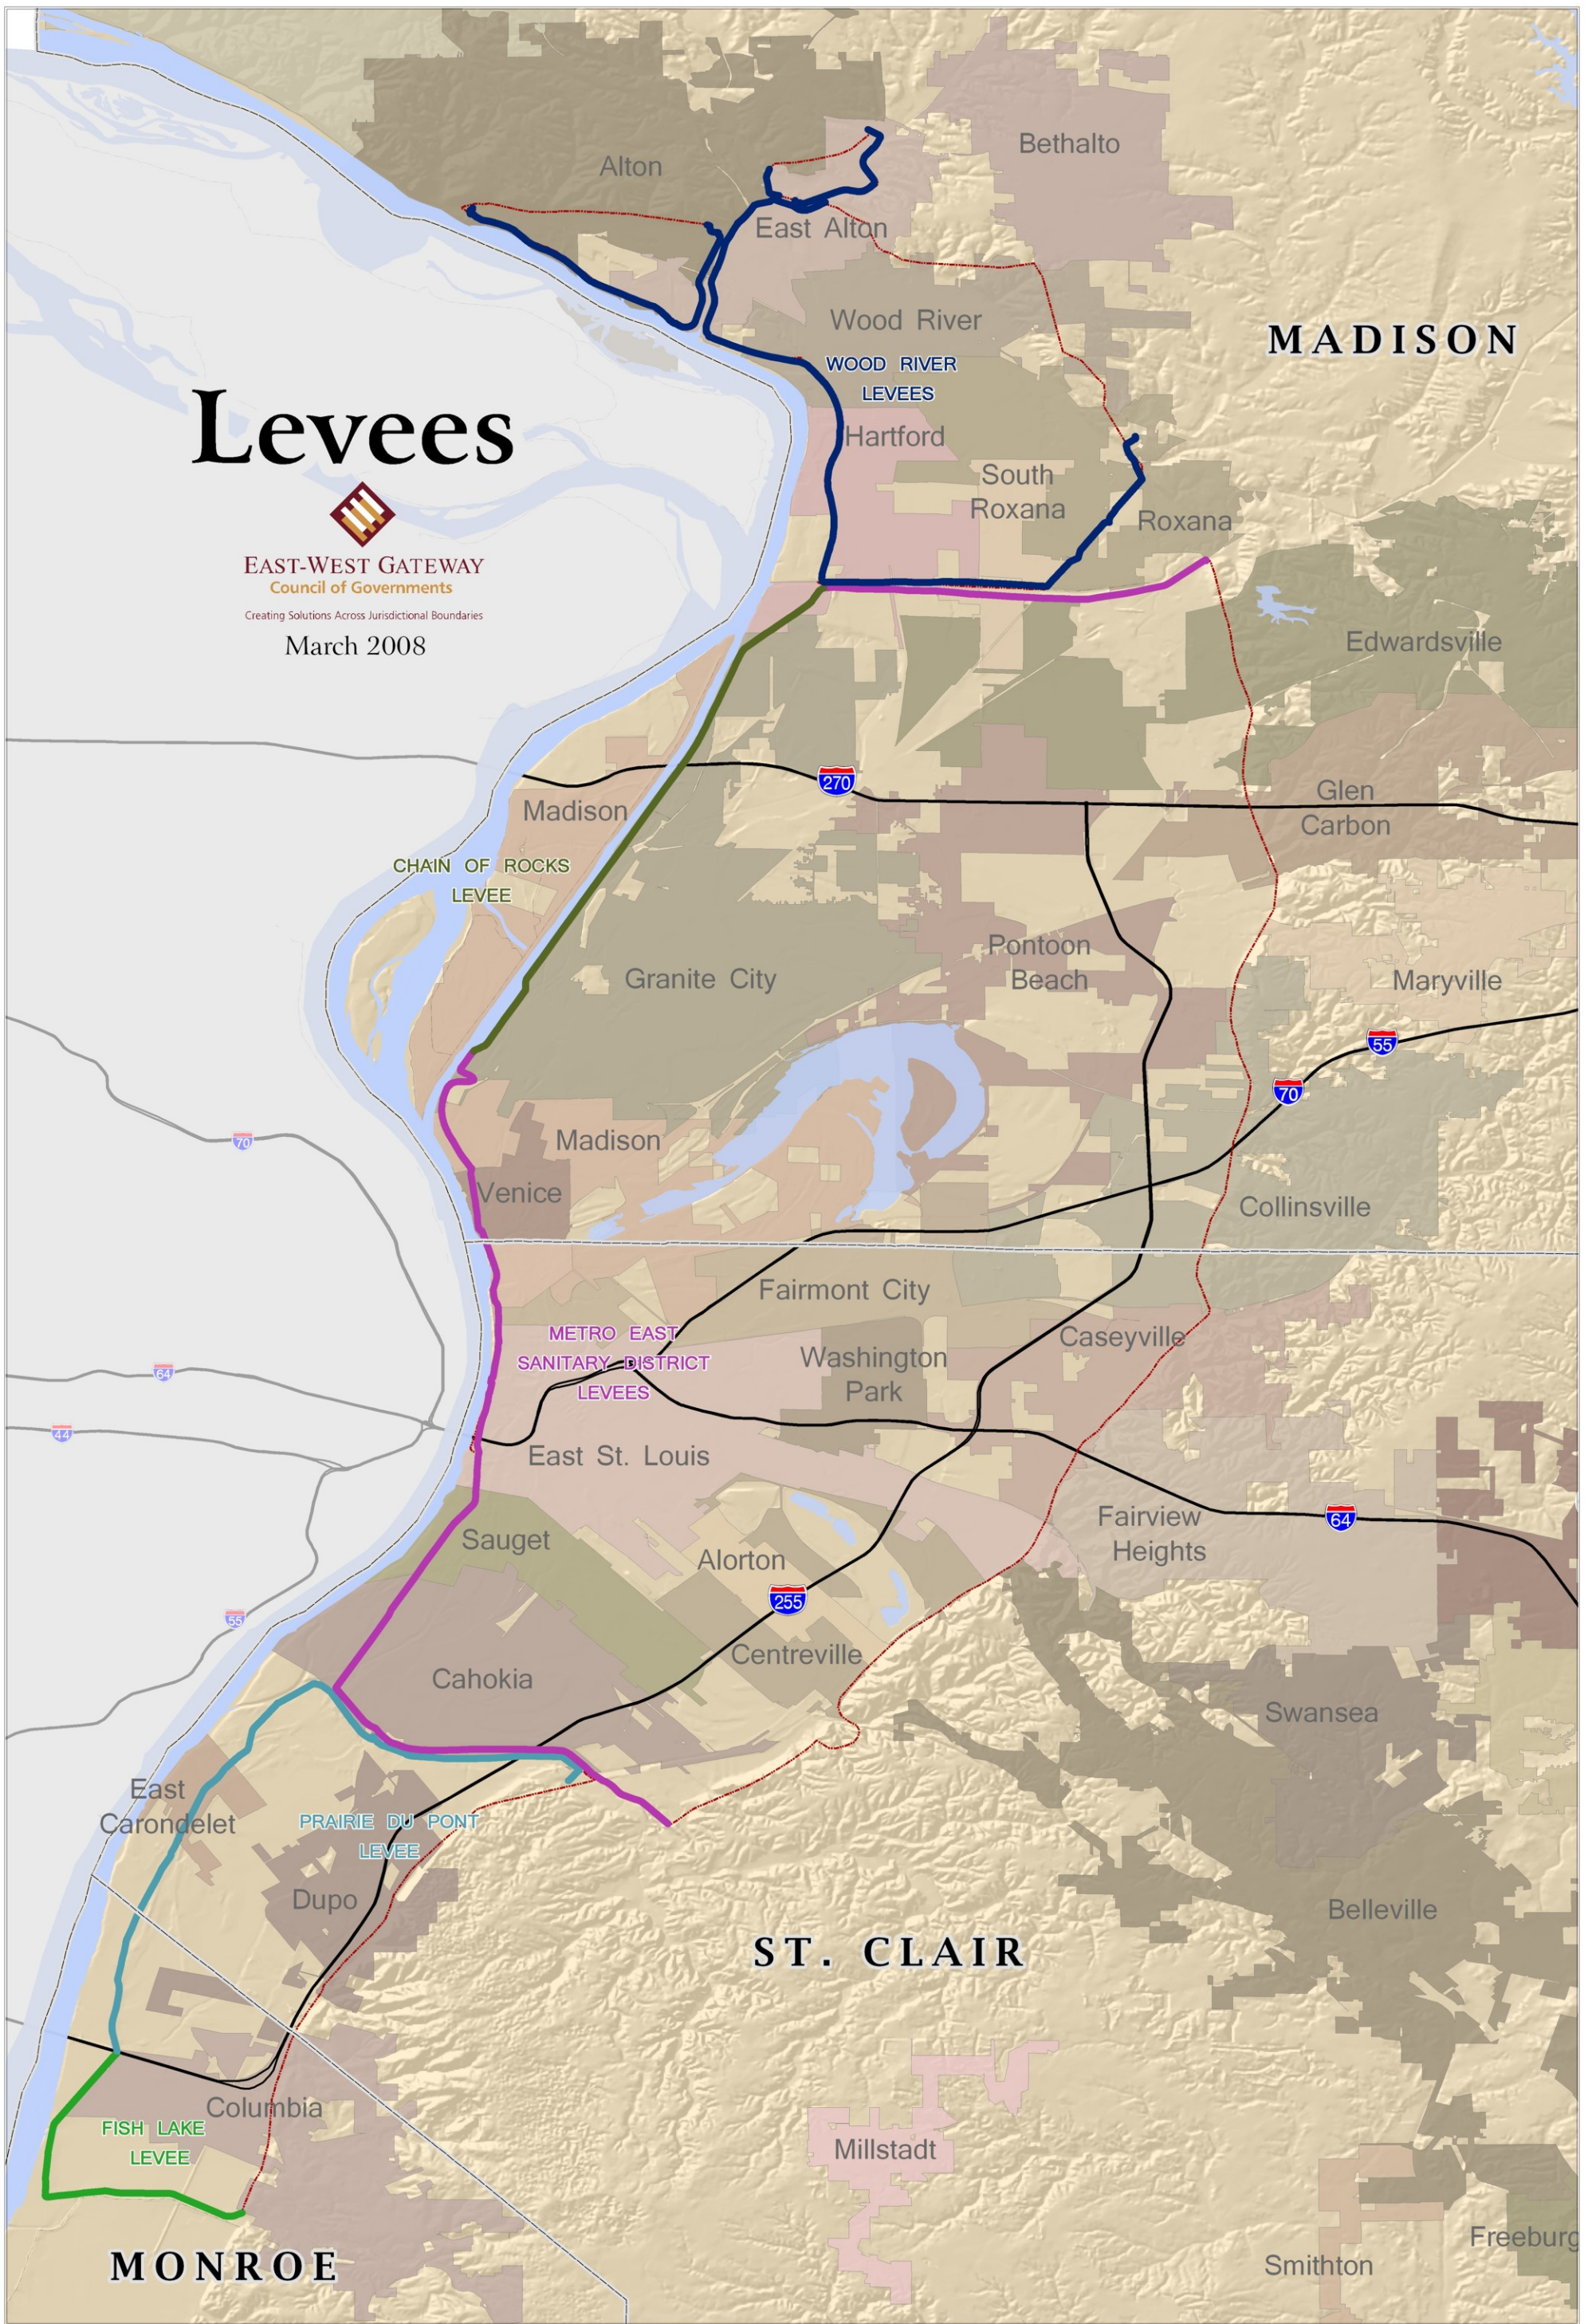

# Levees

EAST-WEST GATEWAY  
Council of Governments

Creating Solutions Across Jurisdictional Boundaries

March 2008

## Legend

— CHAIN OF ROCKS LEVEE

— FISH LAKE LEVEE

— METRO EAST SANITARY DISTRICT LEVEE

— PRAIRIE DU PONT LEVEE

— WOOD RIVER LEVEES

— LEVEES

— LEVEE PROTECTED AREA

— INTERSTATE HIGHWAY

— COUNTY BOUNDARY